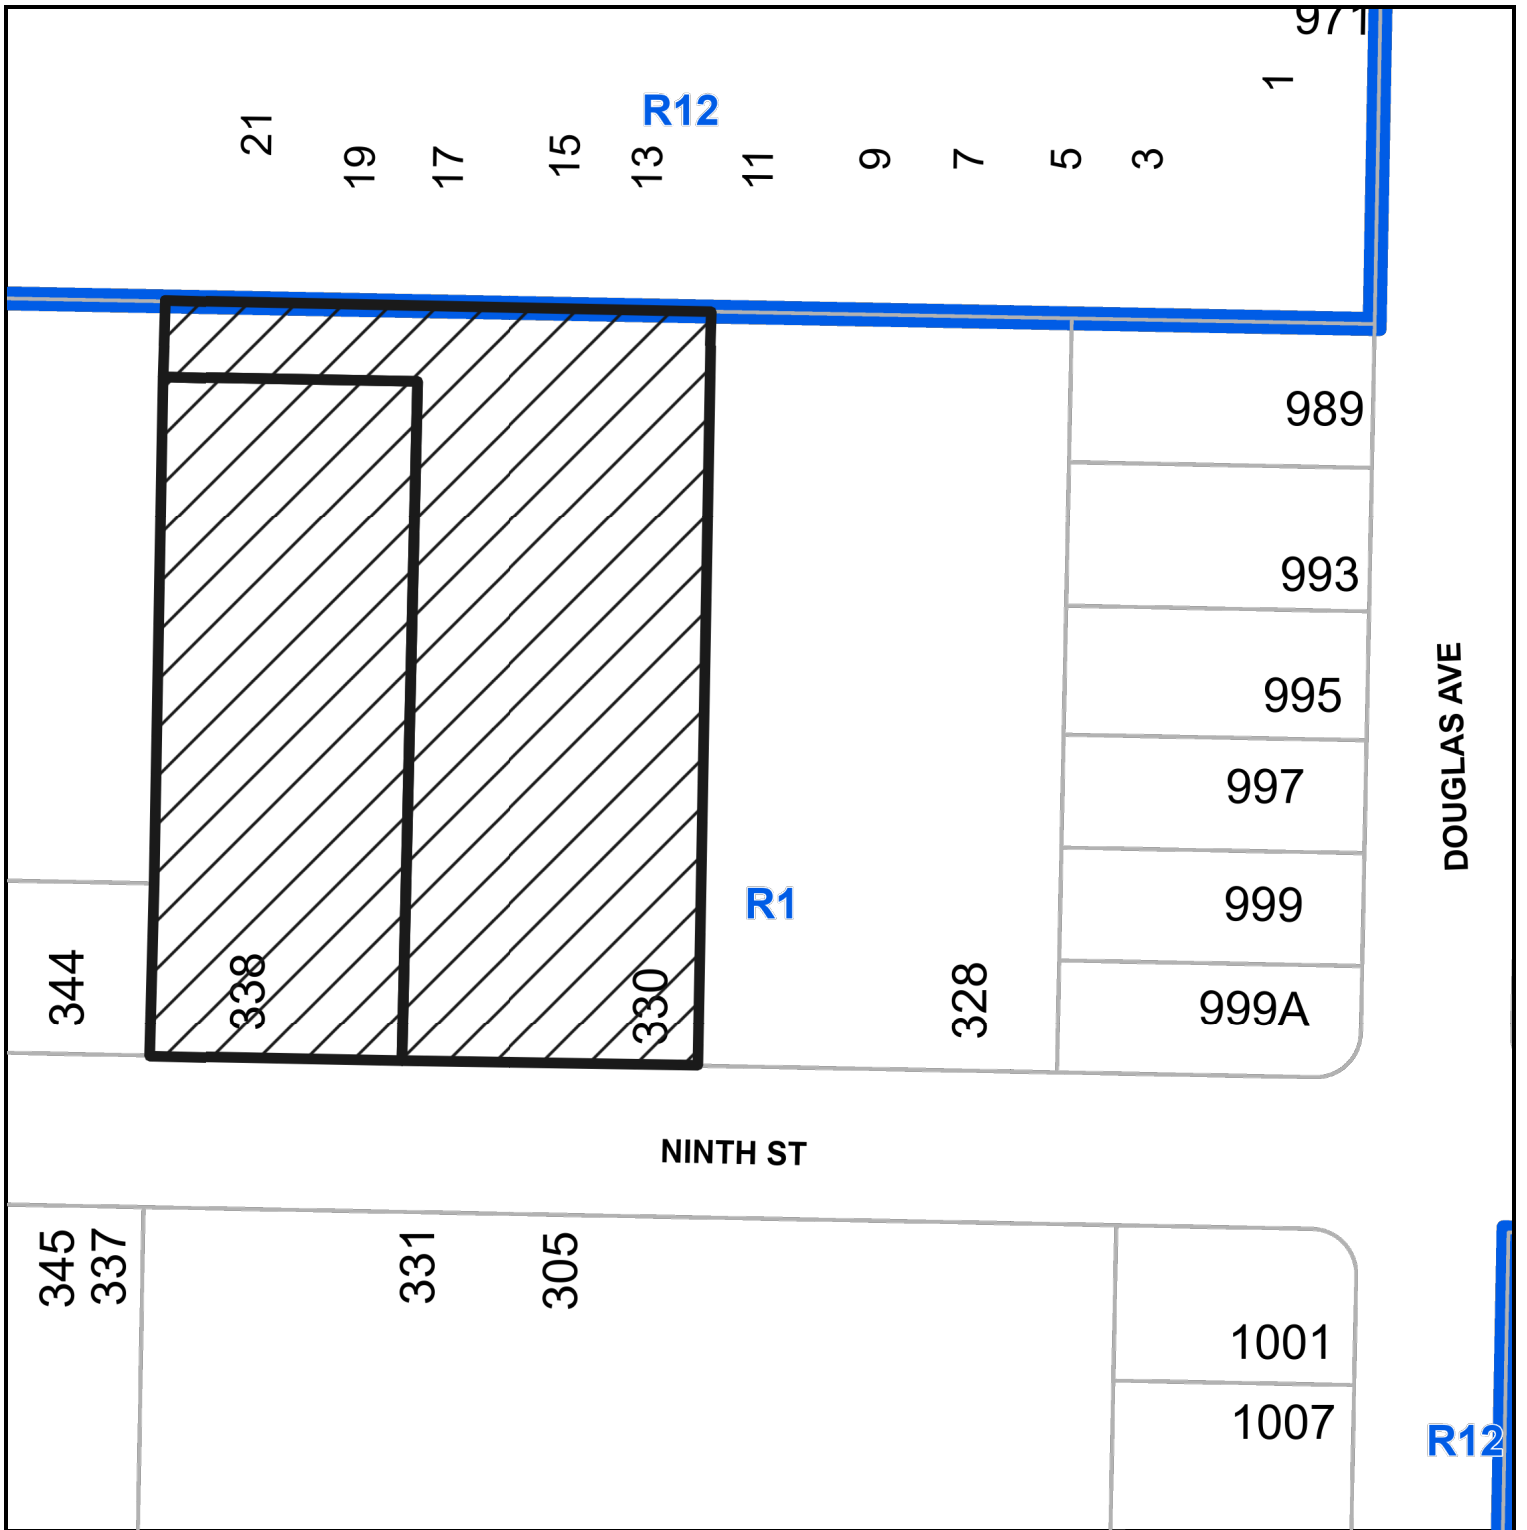

SUBJECT PROPERTY MAP

 330 & 338 Ninth Street